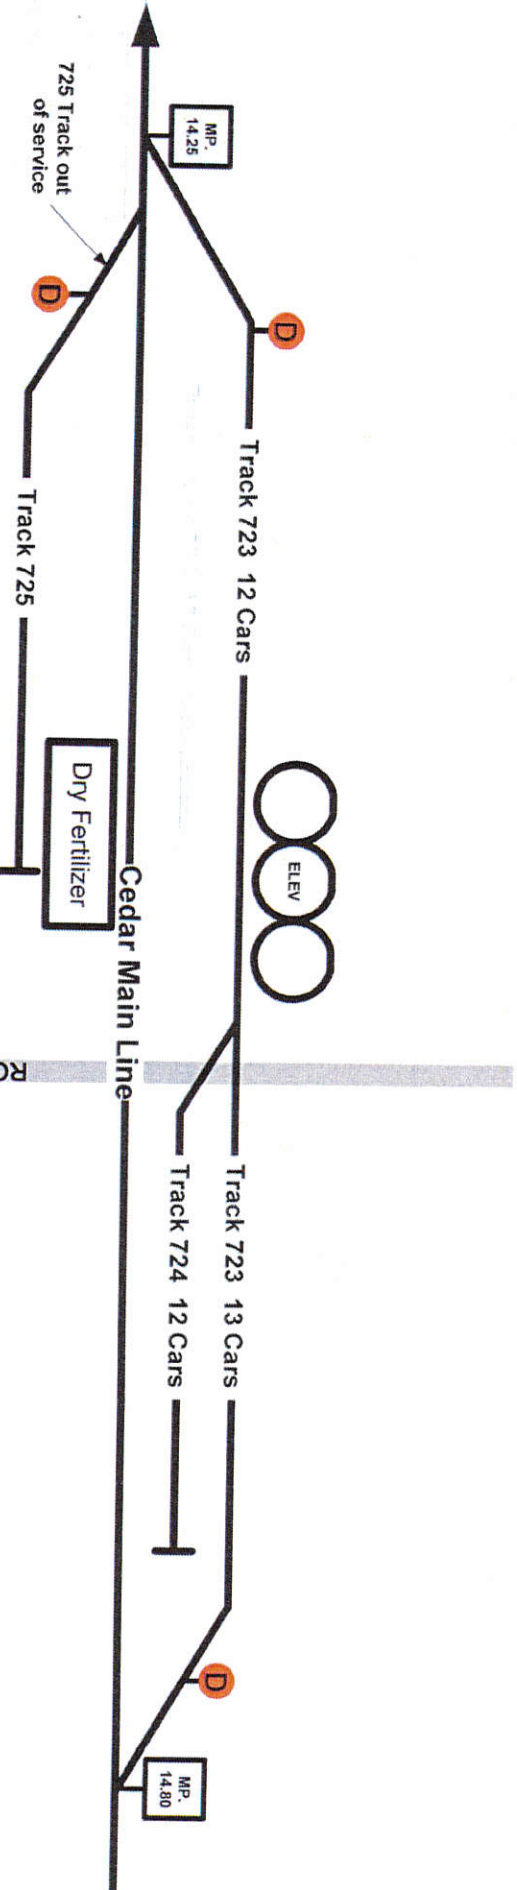

WEST GENOA

STATION 50506

Nance County

PREFERRED SANDS
(402) 993-7263

HIGHWAY 22

Fullerton

STATION 50514

Nance County

SPOTTING INSTRUCTIONS:

When spotting empty hoppers, place up to 12 cars on spot at elevator to roll west. If more than 12 cars, place balance of cars across road on to track 723 to clear track 724.

D = DERAIL
□ = MAIN LINE SWITCH & MP. LOCATION

EMERGENCY 911
 Police: 308-536-2452
 Fire: 308-536-2452

STOCKYARD STATION 50522 NANCE COUNTY

D = DERAIL
□ = MAIN LINE SWITCH
& MP. LOCATION

EMERGENCY 911
Police: 308-536-2452
Fire: 308-536-2452