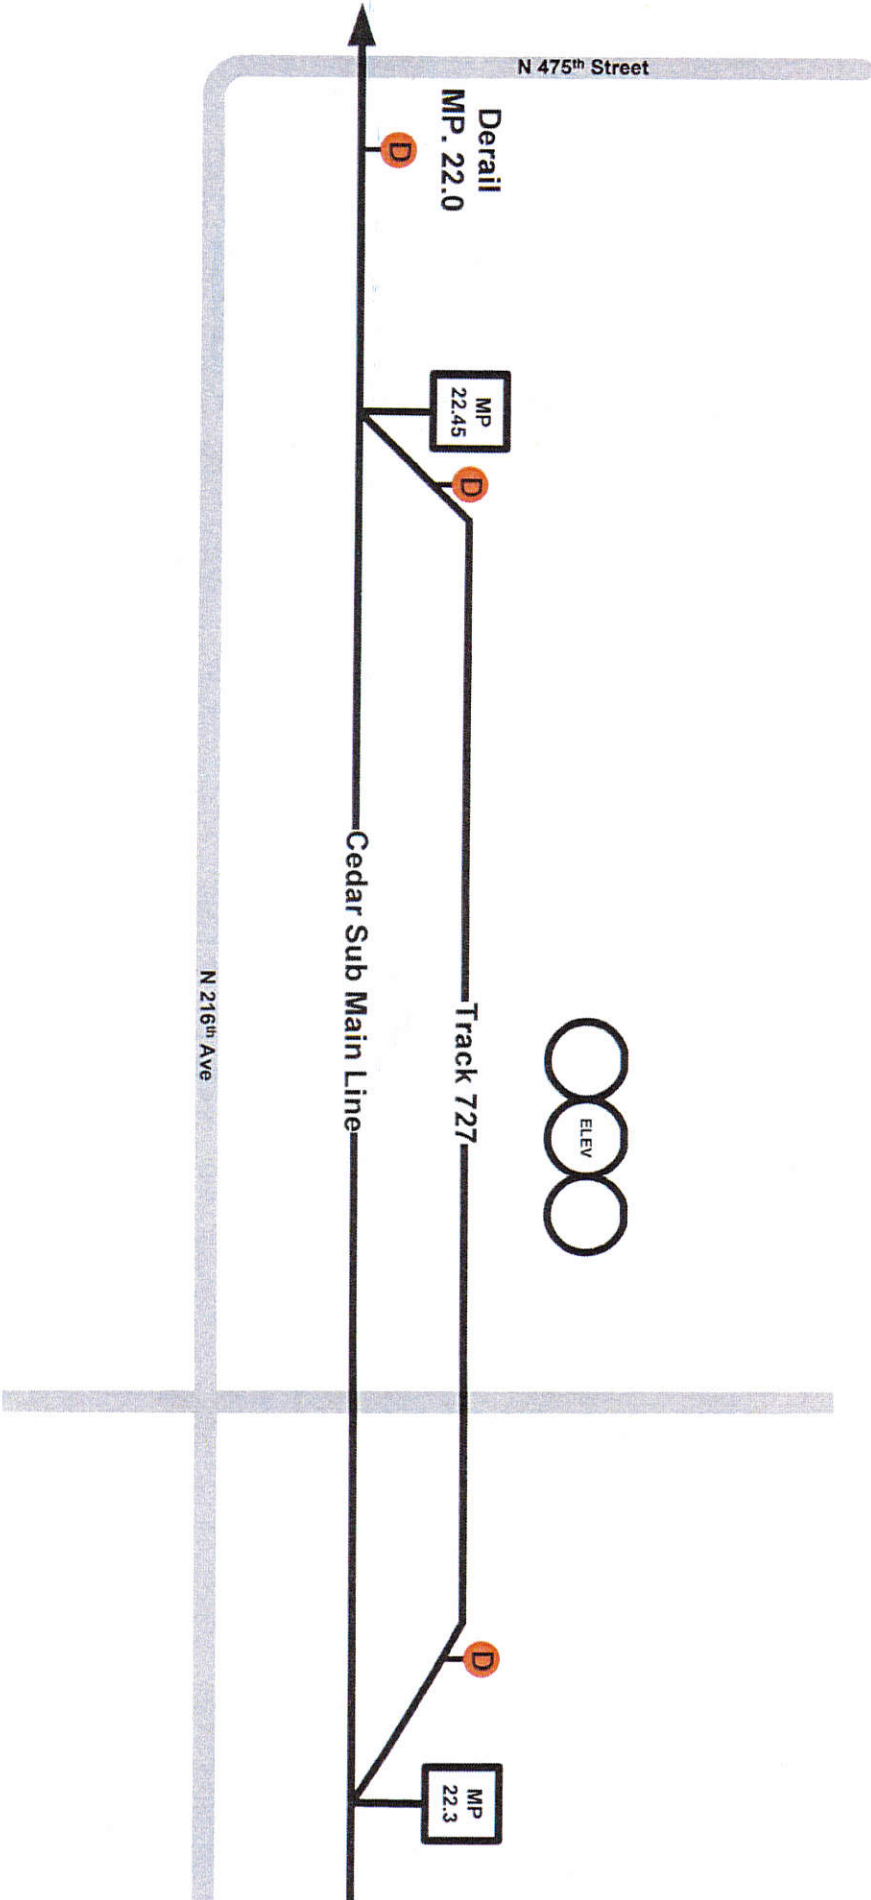

SPOTTING INSTRUCTIONS:

When spotting empty hoppers, place up to 12 cars on spot at elevator to roll west. If more than 12 cars, place balance of cars across road on to track 723 to clear track 724.

D = DERAIL
□ = MAIN LINE SWITCH & MP. LOCATION

EMERGENCY 911
 Police: 308-536-2452
 Fire: 308-536-2452

STOCKYARD STATION 50522 NANCE COUNTY

D = DERAIL
□ = MAIN LINE SWITCH
& MP. LOCATION

EMERGENCY 911
Police: 308-536-2452
Fire: 308-536-2452