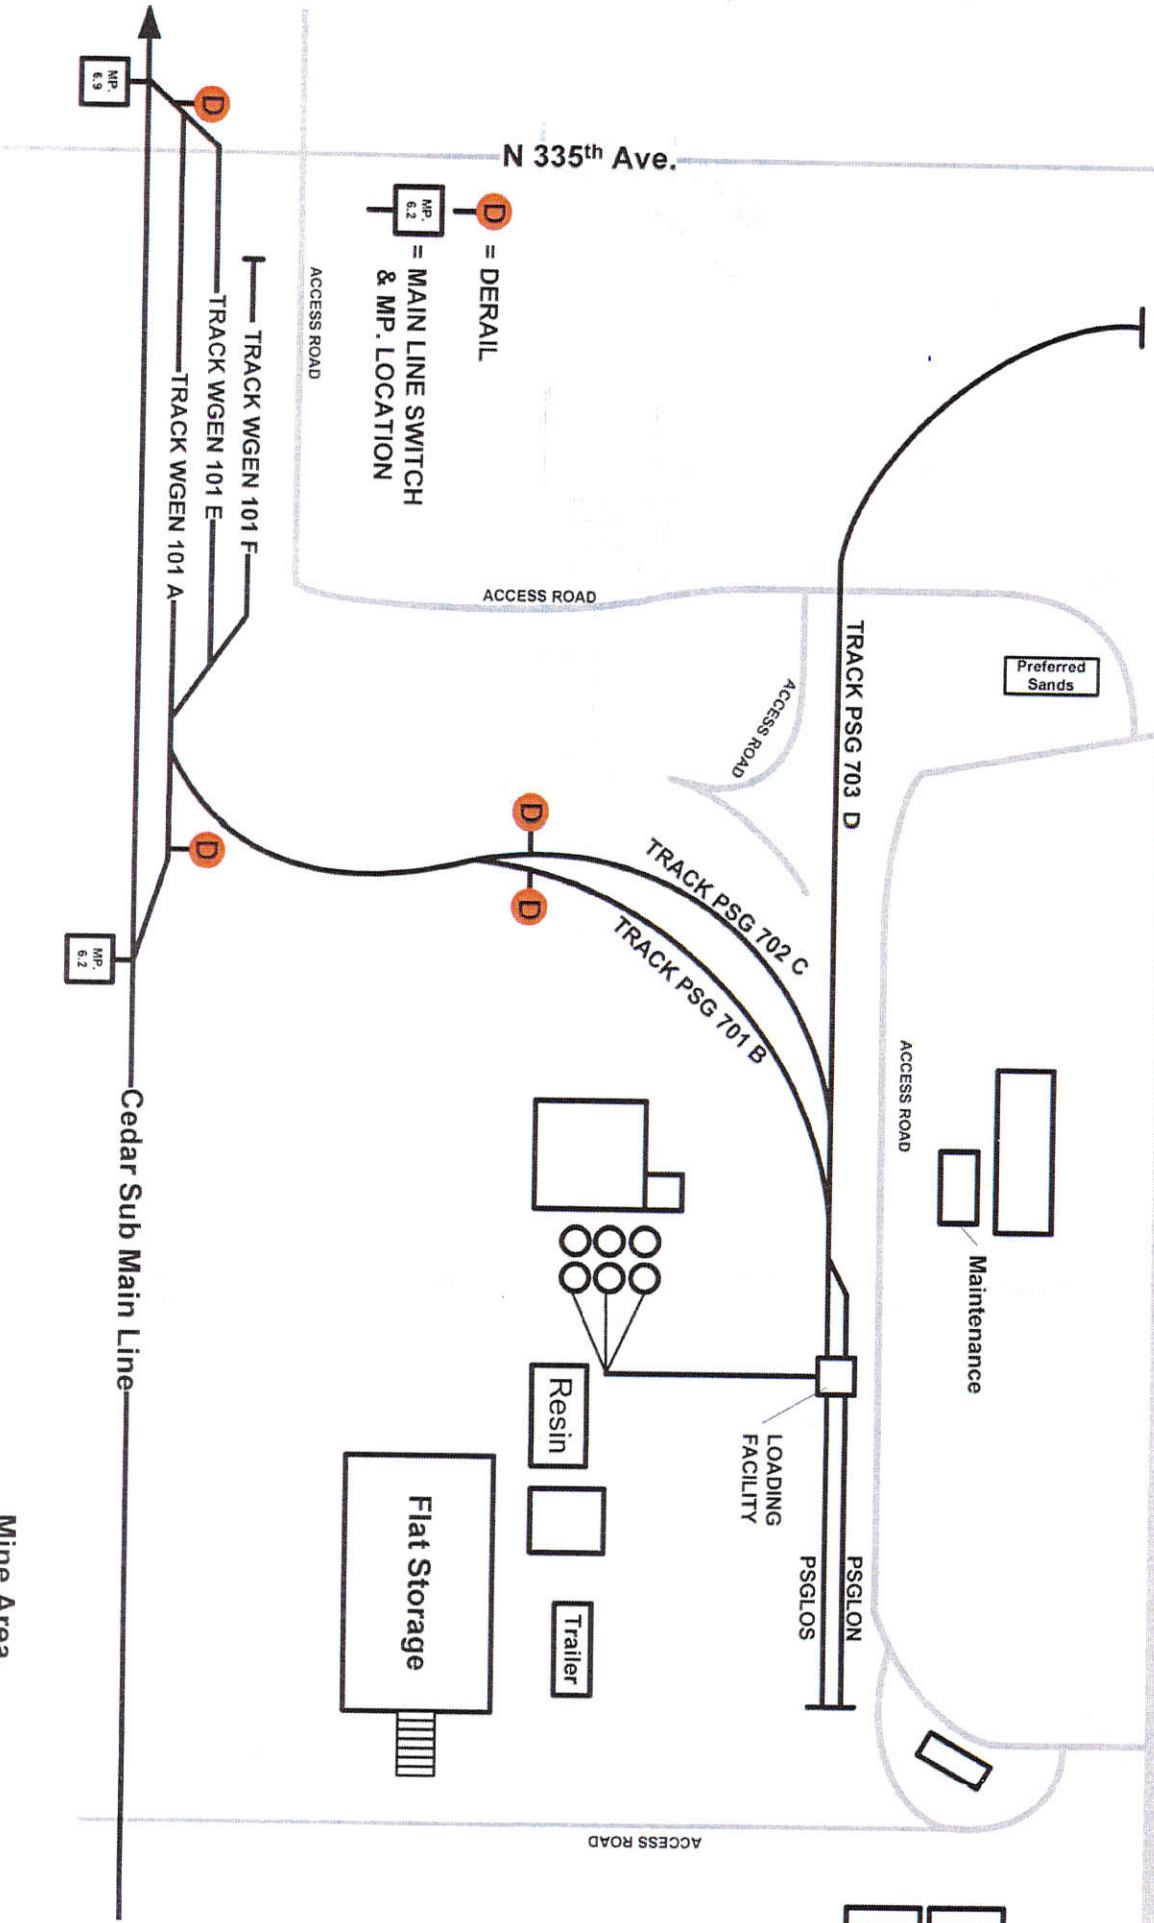

WEST GENOA

STATION 50506

Nance County

PREFERRED SANDS
(402) 993-7263

HIGHWAY 22

Fullerton

STATION 50514

Nance County

SPOTTING INSTRUCTIONS:

When spotting empty hoppers, place up to 12 cars on spot at elevator to roll west. If more than 12 cars, place balance of cars across road on to track 723 to clear track 724.

D = DERAIL
□ = MAIN LINE SWITCH & MP. LOCATION

EMERGENCY 911
 Police: 308-536-2452
 Fire: 308-536-2452

STOCKYARD STATION 50522 NANCE COUNTY

D = DERAIL
□ = MAIN LINE SWITCH
& MP. LOCATION

EMERGENCY 911
Police: 308-536-2452
Fire: 308-536-2452