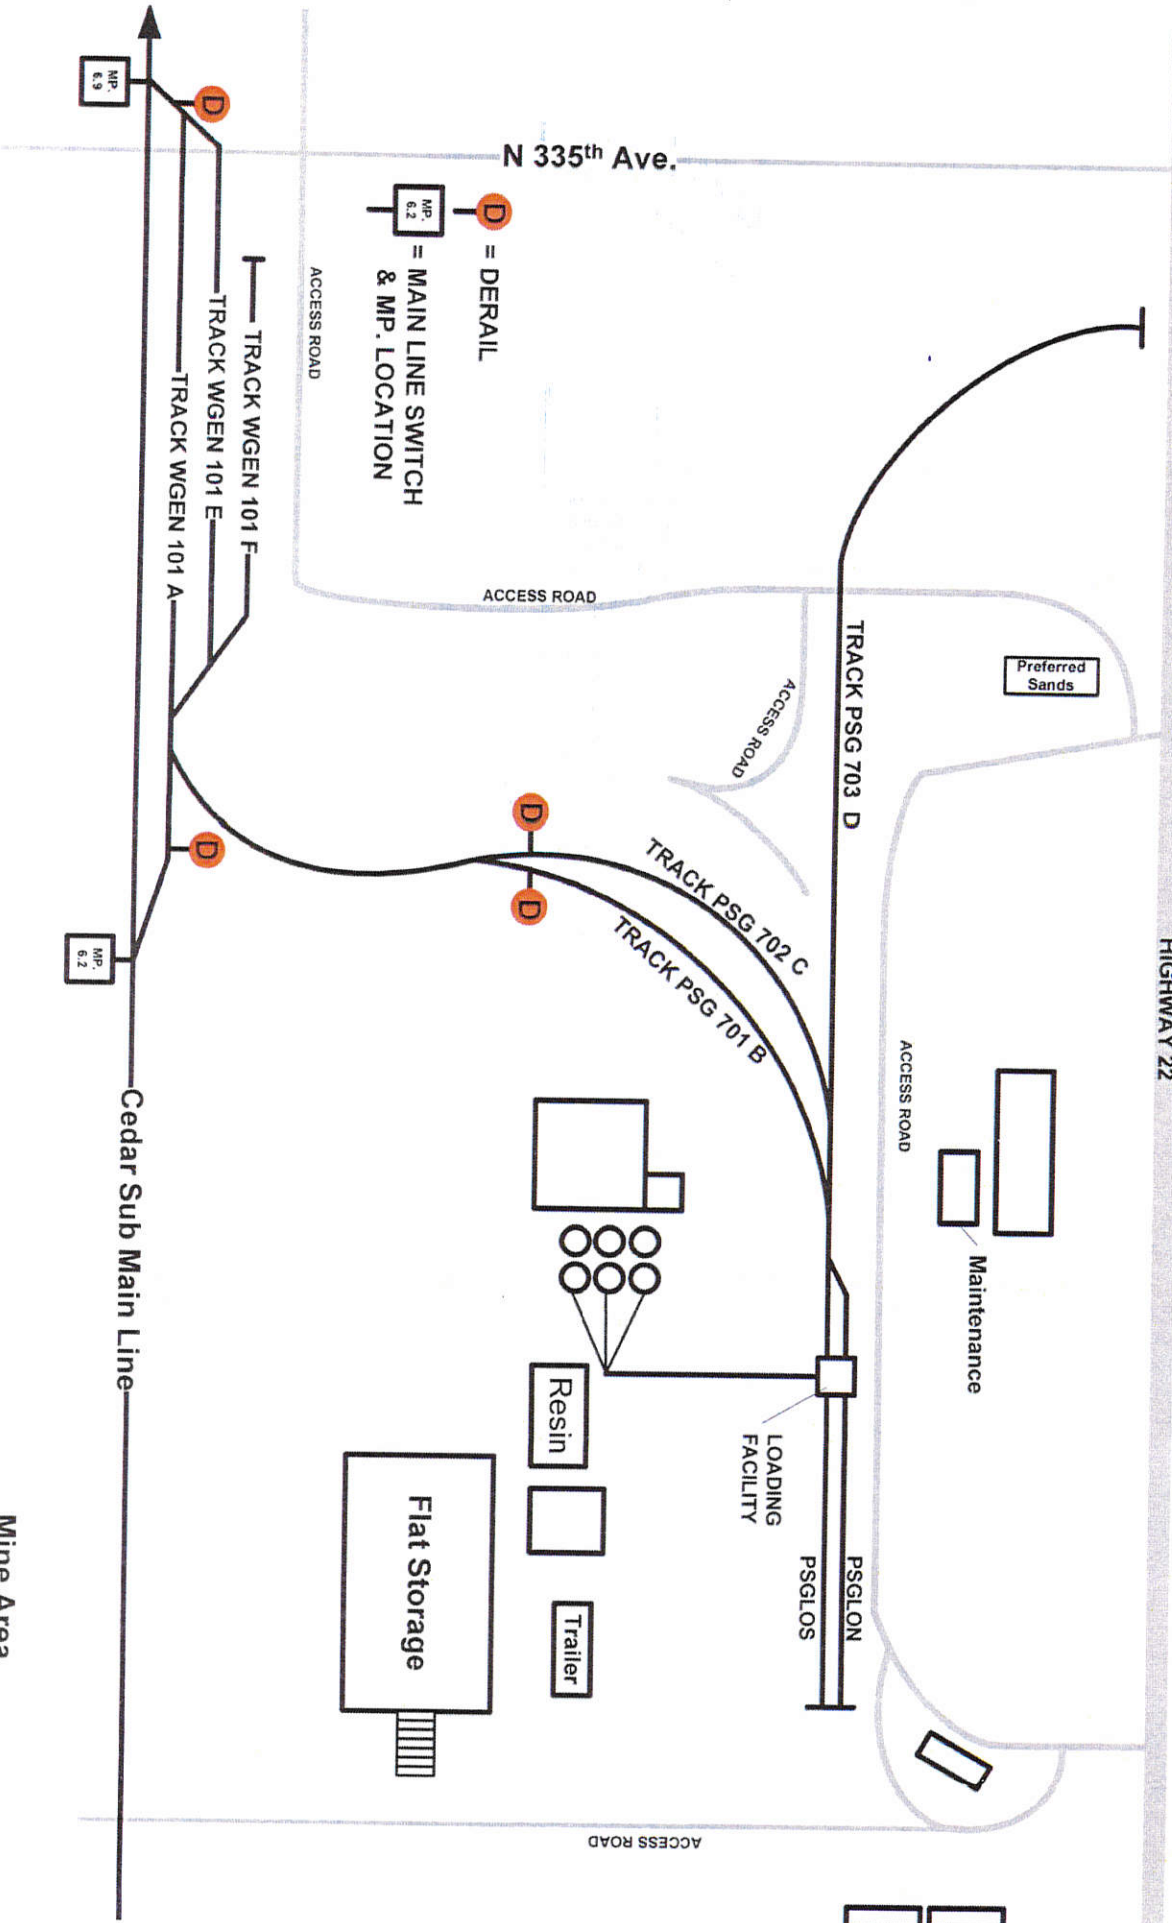

WEST GENOA

STATION 50506

Nance County

PREFERRED SANDS
(402) 993-7263

HIGHWAY 22

Fullerton

STATION 50514

Nance County

SPOTTING INSTRUCTIONS:

When spotting empty hoppers, place up to 12 cars on spot at elevator to roll west. If more than 12 cars, place balance of cars across road on to track 723 to clear track 724.

D = DERAIL
□ = MAIN LINE SWITCH & MP. LOCATION

EMERGENCY 911
 Police: 308-536-2452
 Fire: 308-536-2452

STOCKYARD STATION 50522 NANCE COUNTY

D = DERAIL
□ = MAIN LINE SWITCH
& MP. LOCATION

EMERGENCY 911
Police: 308-536-2452
Fire: 308-536-2452